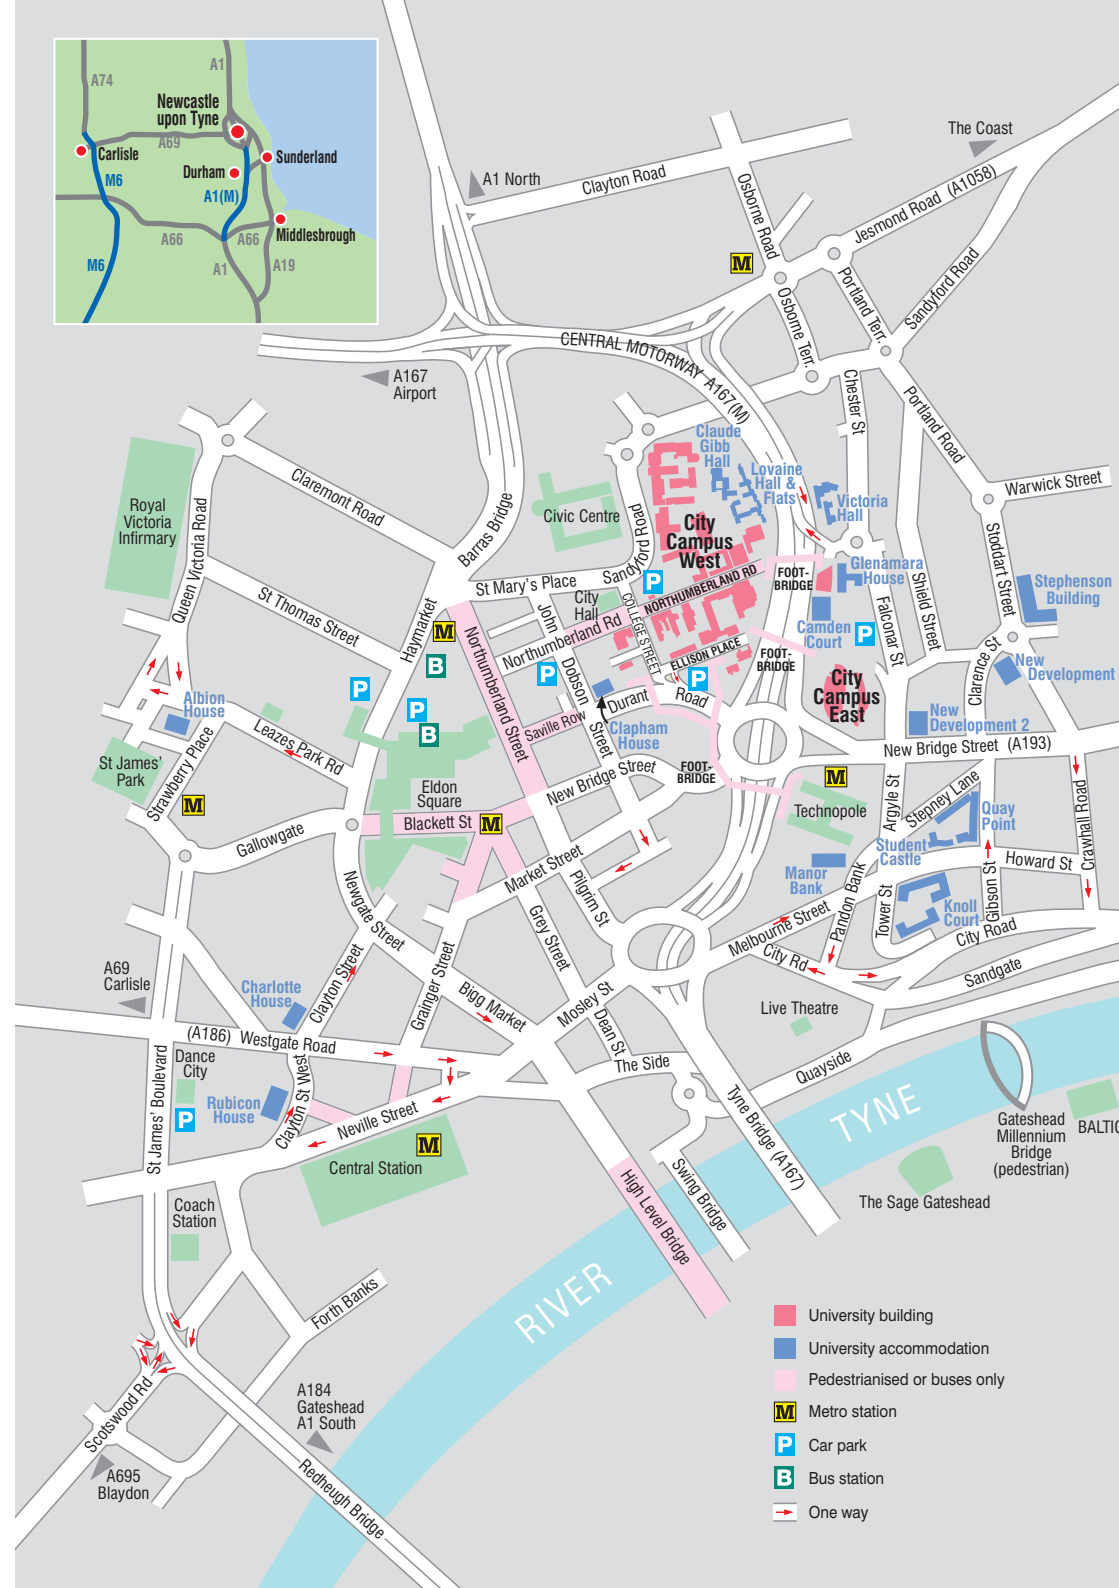

USEFUL TELEPHONE NUMBERS

General Enquiries

Switchboard .....(0191) 232 6002

Services

Accommodation .....(0191) 227 4209
Admissions Team .....(0191) 243 7420
Careers and Employment.....(0191) 227 4204
Corporate Communications and Development .....(0191) 227 4189
Disability Support.....(0191) 227 3849
Human Resources .....(0191) 227 4102
International Office..... +44 (0)191 227 4274
Multi Faith Chaplaincy .....(0191) 227 3284
Research, Business and Innovation .....(0191) 227 4148

Return to Learning .....(0191) 227 4323
Sport Central .....(0191) 227 4700
Student Recruitment/Education Liaison .....(0191) 243 7725
Student Support and Wellbeing .....(0191) 227 4127
Students' Union .....(0191) 227 4757
University Library
City Campus.....(0191) 227 4125
Coach Lane Campus.....(0191) 215 6540
University Shop.....(0191) 227 3700
Newcastle Tourist Information .....(0191) 277 8000