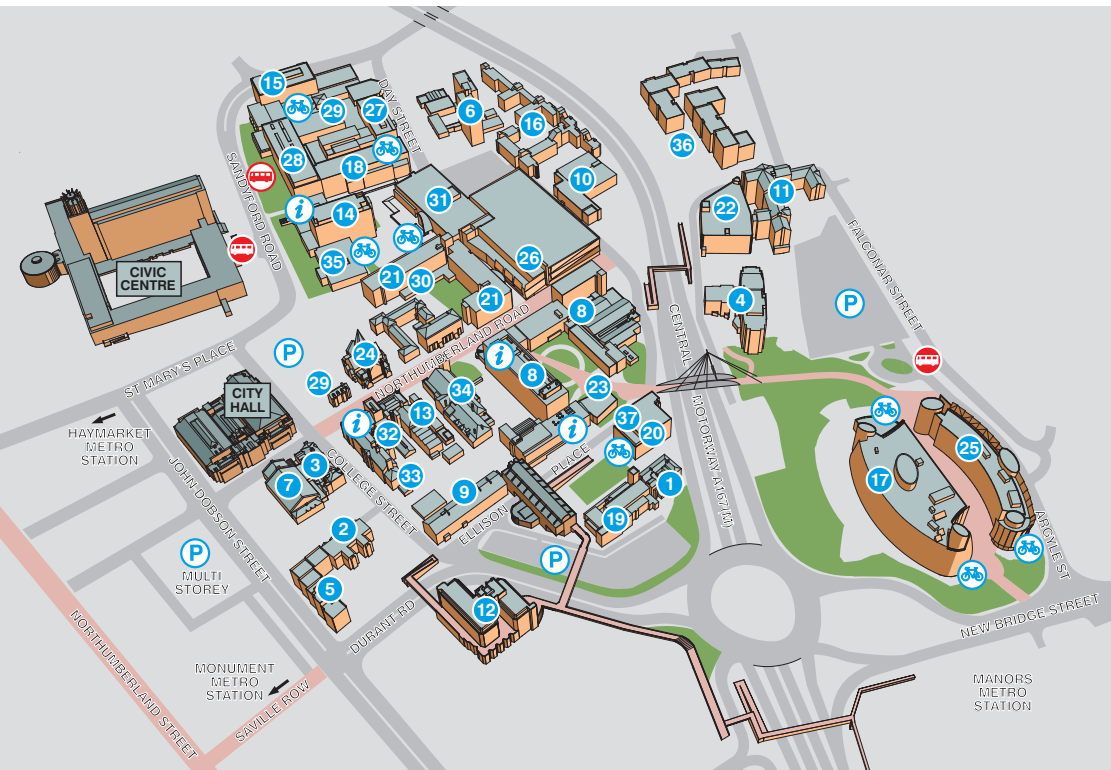

CITY CAMPUS

- | | | |
|-----------------------------|--|---|
| 1 21 & 22 Ellison Place | 14 Library | 26 Sport Central |
| 2 Campus Services | 15 Lipman Building | 27 Squires Annexe |
| 3 Burt Hall | 16 Lovaine Halls and Flats | 28 Squires Building |
| 4 Camden Court | 17 The Newcastle Business School and School of Law Building <i>i</i> | 29 Squires Workshops |
| 5 Clapham House | 18 Newcastle College | 30 Student Support and Wellbeing Centre |
| 6 Claude Gibb Hall | 19 Newcastle Unitarian Church (Durant Hall) | 31 Students' Union |
| 7 Drill Hall | 20 Nixon Hall | 32 Sutherland Building <i>i</i> |
| 8 Ellison Building <i>i</i> | 21 Northumberland Building | 33 Sutherland House (Security) |
| 9 Ellison Terrace | 22 Pandon Building | 34 Trinity Building |
| 10 Former Sports Facility | 23 Rutherford Hall | 35 University Gallery and Baring Wing |
| 11 Glenamara House | 24 St James' Church | 36 Victoria Hall |
| 12 Hadrian House | 25 The School of Design Building | 37 Wynne-Jones Centre |
| 13 Health Centre | | |

COACH LANE CAMPUS

- | | | | |
|--------------------------|---------------------|----------------------------|---------------------|
| 1 A Block | 8 D Block | 15 Hadrian Hall | 22 Monkchester Hall |
| 2 B Block | 9 Dunelm Hall | 16 Kielder Hall | 23 Rothbury Hall |
| 3 Berwick Hall | 10 E Block | 17 Library (F Block) | 24 Sports Hall |
| 4 C Block | 11 Elsdon Hall | 18 Lindisfarne Hall | 25 Sports Pitches |
| 5 CETL Hub | 12 Finchale Hall | 19 Main Reception <i>i</i> | 26 Student Services |
| 6 Cheviot Hall | 13 G Block <i>i</i> | 20 Manor House | 27 Students' Union |
| 7 Clinical Skills Centre | 14 H Block | 21 Mitford Hall | |