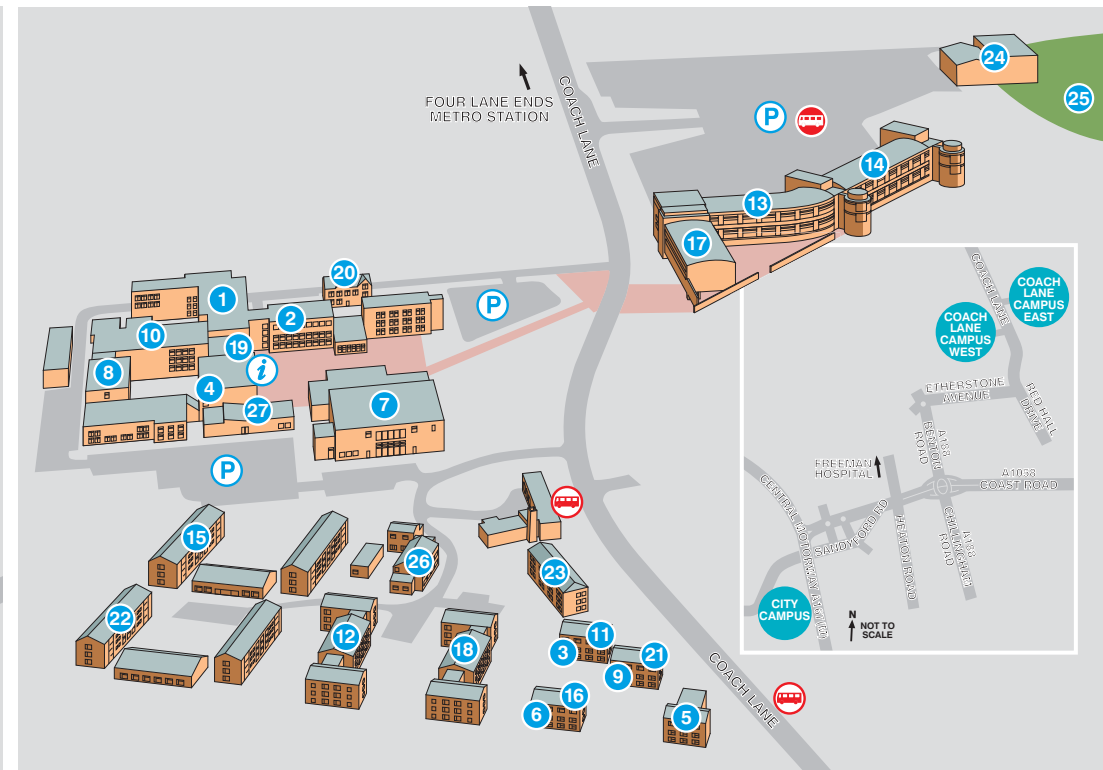

COACH LANE CAMPUS

- | | | | |
|--------------------------|---------------------|----------------------------|---------------------|
| 1 A Block | 8 D Block | 15 Hadrian Hall | 22 Monkchester Hall |
| 2 B Block | 9 Dunelm Hall | 16 Kielder Hall | 23 Rothbury Hall |
| 3 Berwick Hall | 10 E Block | 17 Library (F Block) | 24 Sports Hall |
| 4 C Block | 11 Elsdon Hall | 18 Lindisfarne Hall | 25 Sports Pitches |
| 5 CETL Hub | 12 Finchale Hall | 19 Main Reception <i>i</i> | 26 Student Services |
| 6 Cheviot Hall | 13 G Block <i>i</i> | 20 Manor House | 27 Students' Union |
| 7 Clinical Skills Centre | 14 H Block | 21 Mitford Hall | |

Coach Lane Campus is located three miles north east of Newcastle city centre. If you are travelling by car from the city centre (City Campus) follow the A167(M) north before turning right onto the A1058 (Jesmond Road). After around one mile, turn left at the roundabout along the A188 (Benton Road) and turn right at the next roundabout along Etherstone Avenue. Follow this road until you come to a junction, turn left and you will shortly come to the campus on Coach Lane.