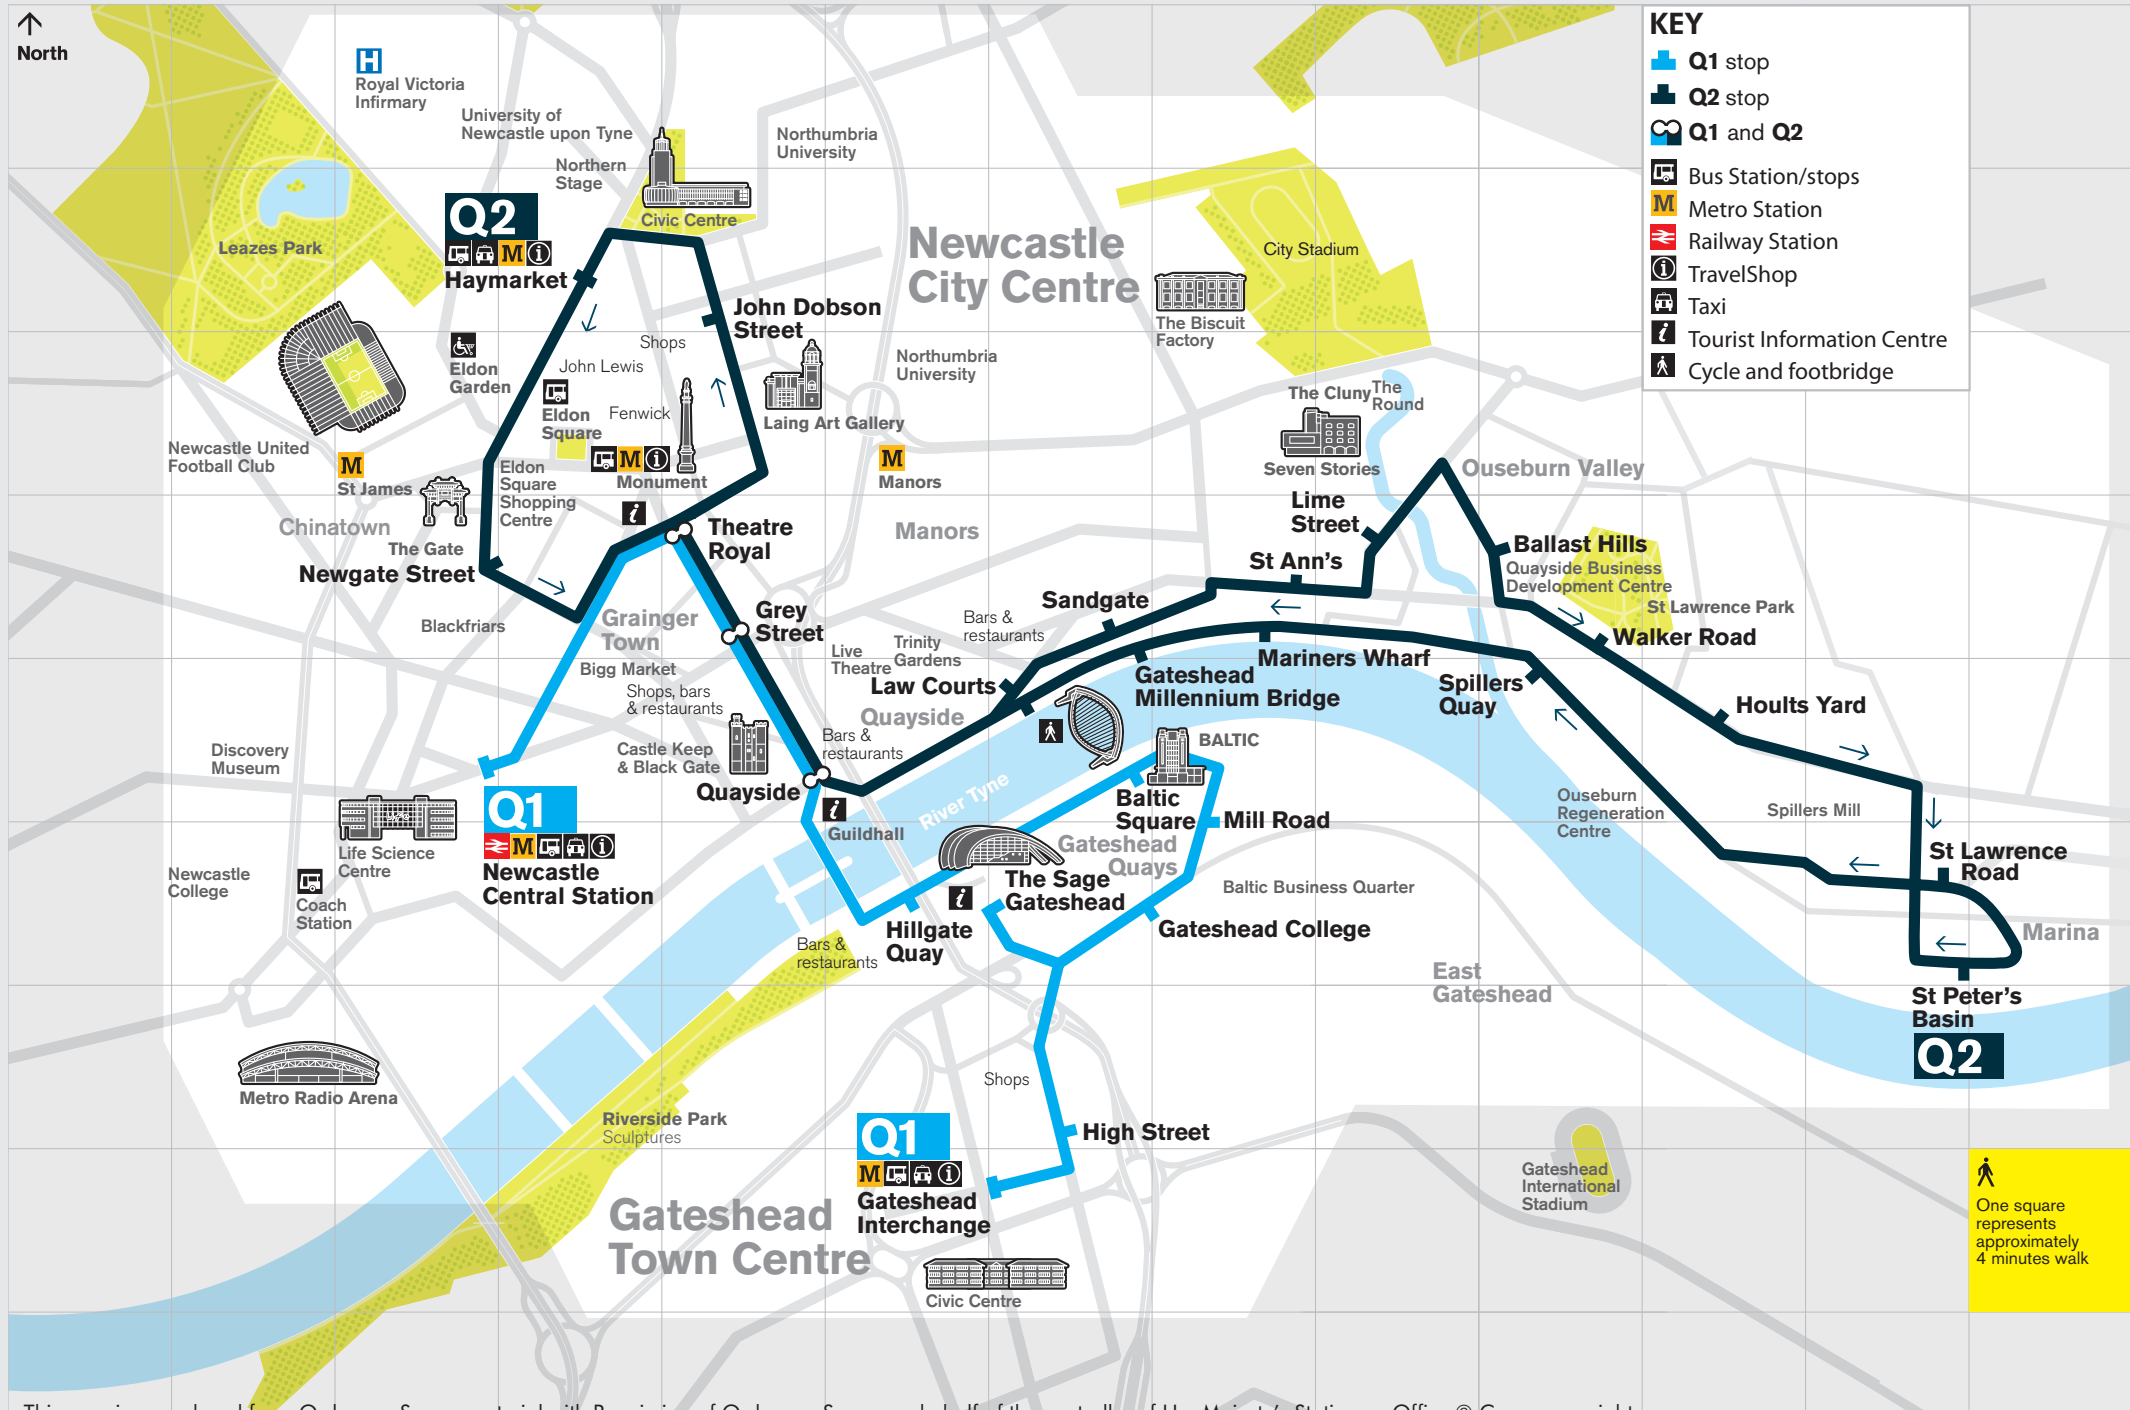

# Q1 and Q2 QuayLink electric buses connecting Newcastle Gateshead

This map is reproduced from Ordnance Survey material with Permission of Ordnance Survey on behalf of the controller of Her Majesty's Stationery Office © Crown copyright. Unauthorised reproduction infringes Crown copyright and may lead to prosecution or civil proceedings. Nexus LA08944L 2009