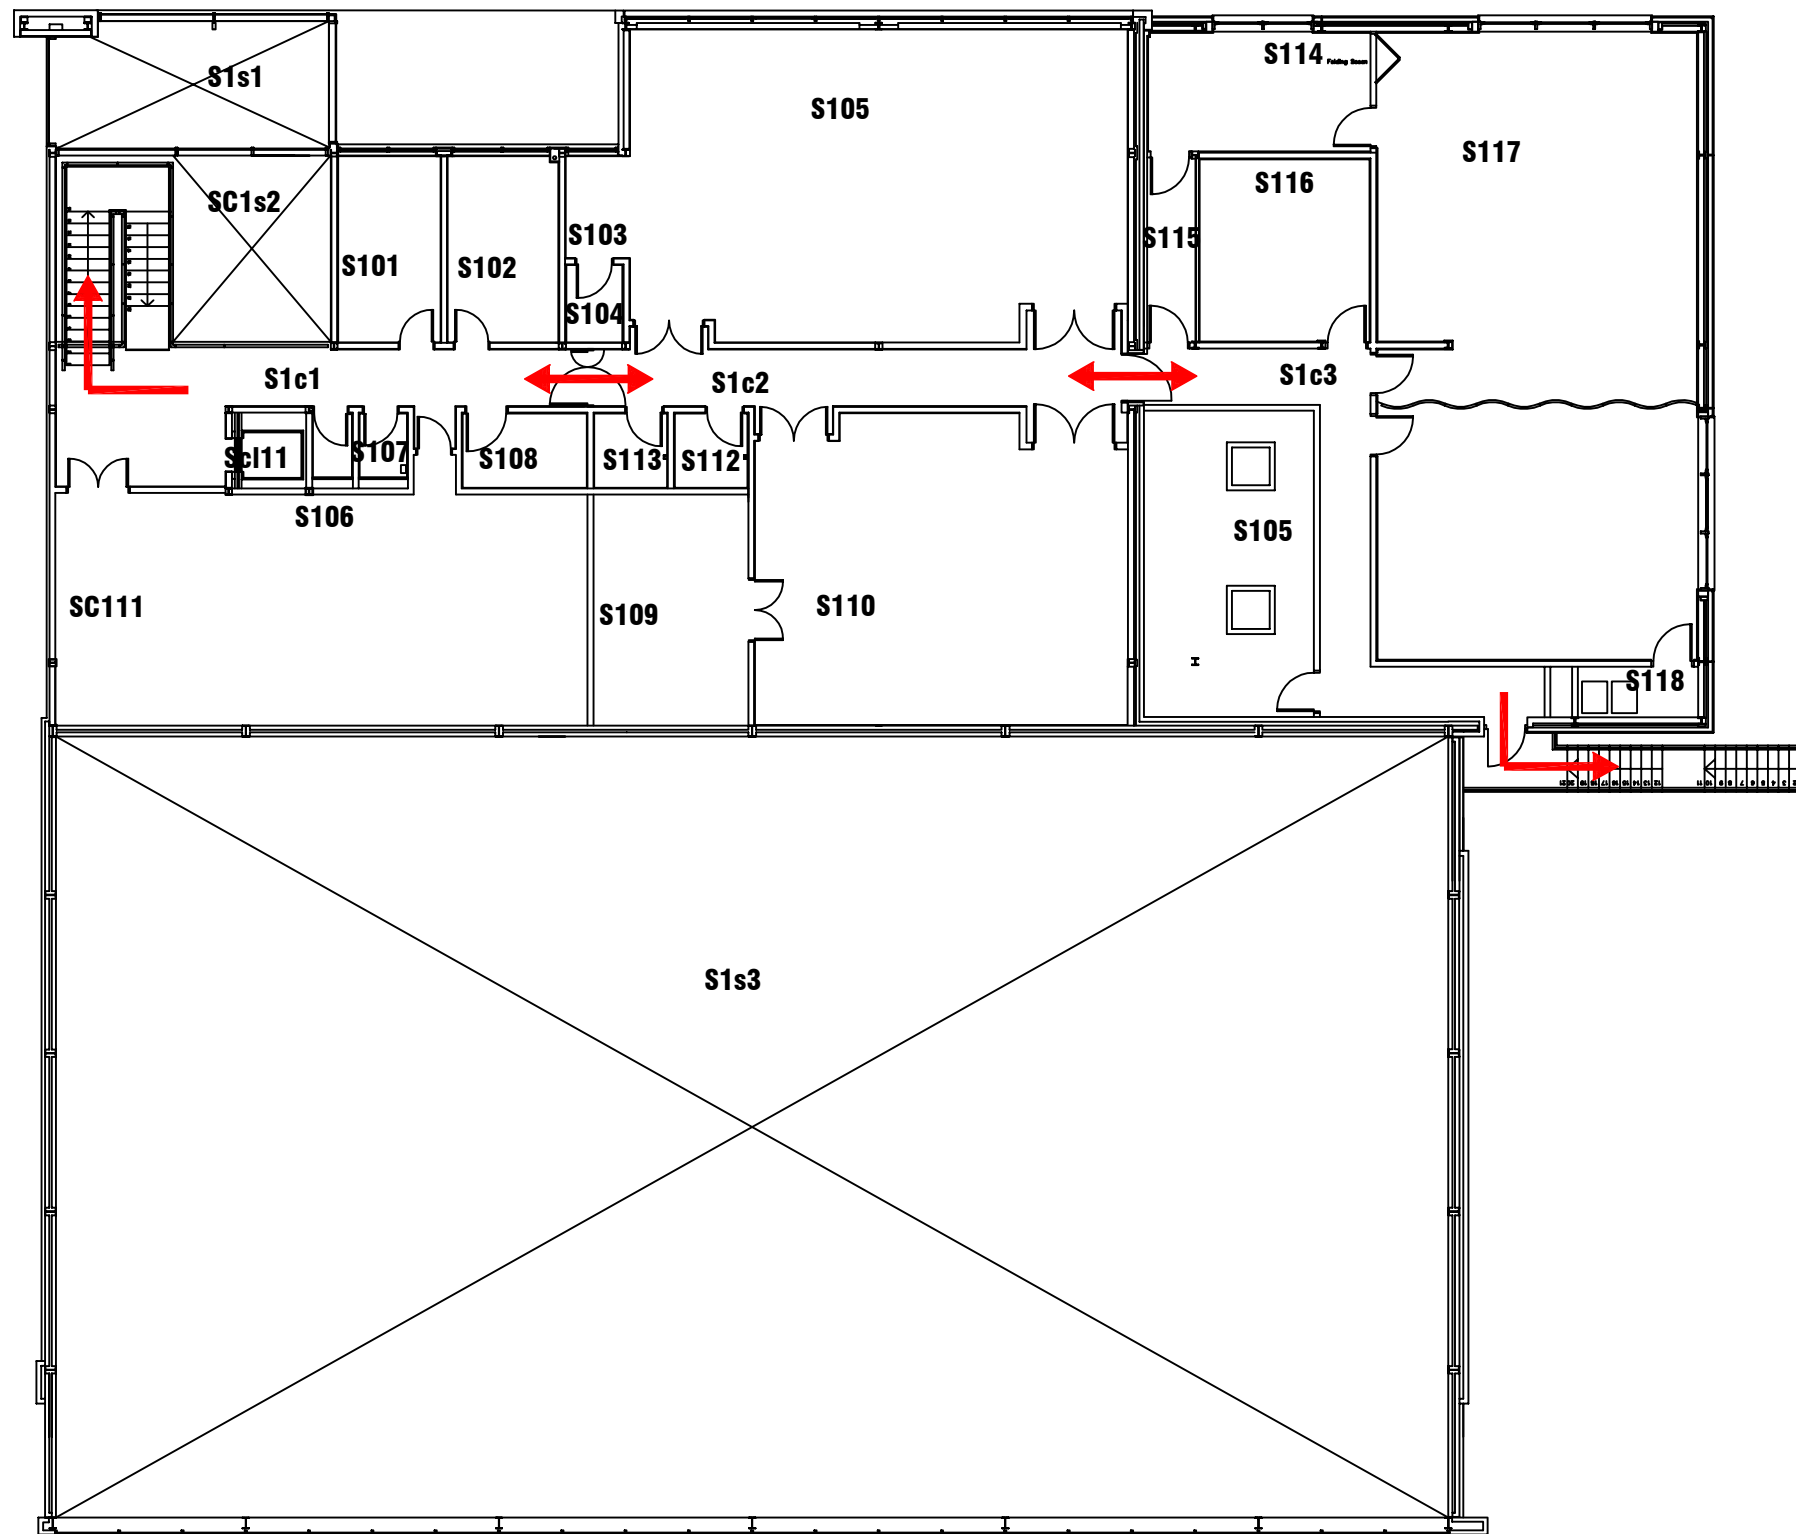

CAMPUS SERVICES
 4 North Street East
 Newcastle Upon Tyne
 NE1 8ST

Campus: COACH LANE
 Building: SPORTS CENTRE

Project: GROUND FLOOR
 AS EXISTING

Scale: Date: MAY 2014

NTS Drawn:

Issued:

Job Reference No:

Drawing No: Revision